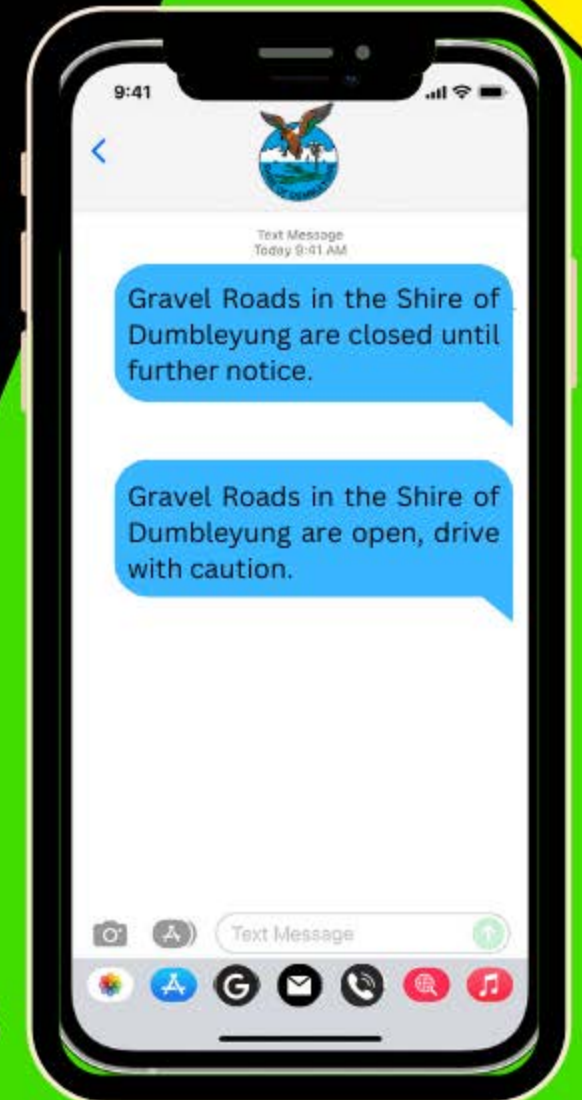

BUSHFIRE

WARNINGS & ALERTS

Know the Fire Danger Rating in your area.

Get SMS alerts on road closures
& Harvest/Movement Ban.

PREPAREDNESS EMERGENCY KIT

"If you need to evacuate, what will you need, where can you go & who to tell?".