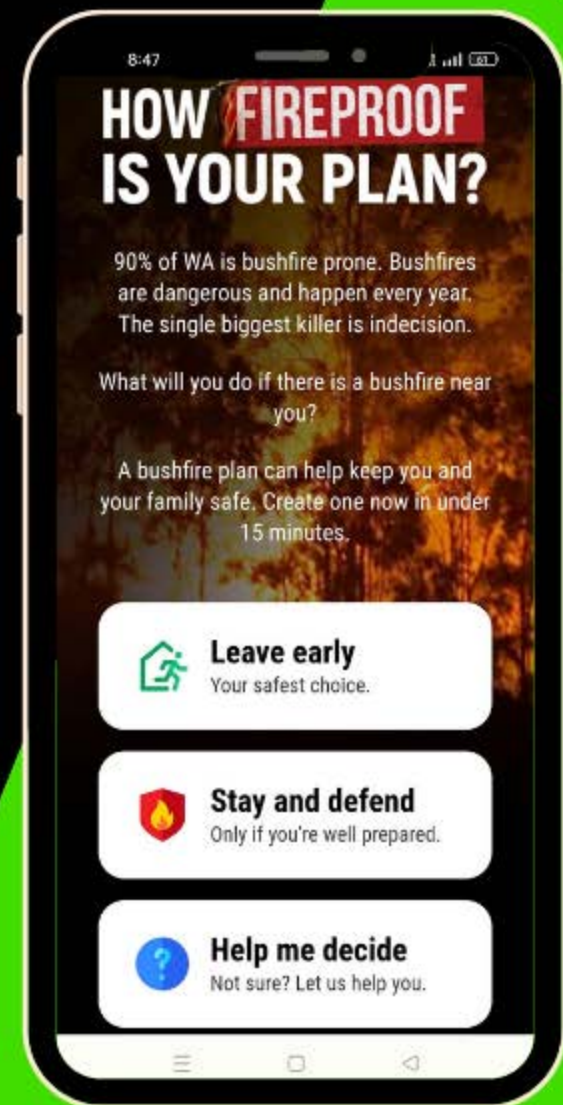

BUSHFIRE

DO YOU HAVE A BUSHFIRE PLAN?

visit: www.mybushfireplan.wa.gov.au

My Bushfire Plan is a bushfire preparedness tool, that provides you with one place to prepare, store, print, share and update your bushfire plan anytime, from any device.

PLAN, PREPARE, COMMUNICATE & BACKUP

PREPAREDNESS

PLAN TO BE SAFE & LEAVE EARLY

visit: www.mybushfireplan.wa.gov.au/leave-early

Make a plan of what you need to do if your plan is to be safe and leave during a bushfire emergency.

Plan when to leave, where to go, who to tell, items you need, back-up plan, plus more

MONTH AUGUST

PLAN TO STAY & DEFEND

visit: www.mybushfireplan.wa.gov.au/stay-and-defend

Make a plan of what you need to do if your plan is to be stay & defend your home during a bushfire emergency.